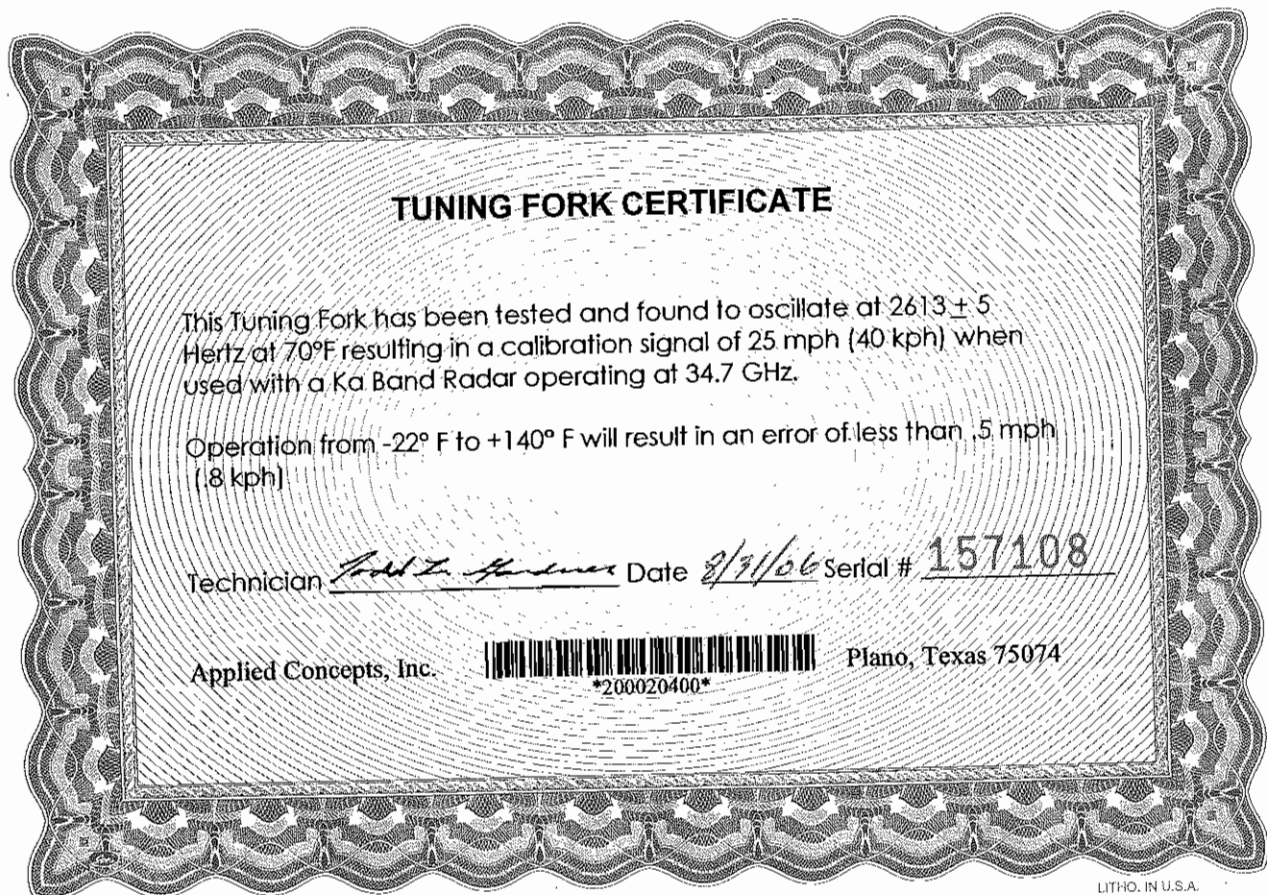

# # FA 157108

STATE OF NEW JERSEY  
OFFICE OF THE  
STATE SUPERINTENDENT OF WEIGHTS AND MEASURES

This certifies that 25.3 m.p.h. Tuning Fork Serial Number FA157108 has been compared with standards of the State of New Jersey in possession of the State Superintendent of Weights and Measures. The above tuning fork when used with Radar traffic units operating at 34.7 GHz KA - Band will result in the stated m.p.h. value.

Agency certified for WILLINGBORO TWP. POLICE DEPT.

  
State Superintendent

Burlington County

Date

2/18/2009

# # FA 157108

© 1994 Goes 480

LITHO. IN U.S.A.

STATE OF NEW JERSEY  
OFFICE OF THE  
STATE SUPERINTENDENT OF WEIGHTS AND MEASURES

This certifies that 25.3 m.p.h. Tuning Fork Serial Number FA157108 has been compared with standards of the State of New Jersey in possession of the State Superintendent of Weights and Measures. The above tuning fork when used with Radar traffic units operating at 34.7 GHz KA - Band will result in the stated m.p.h. value.